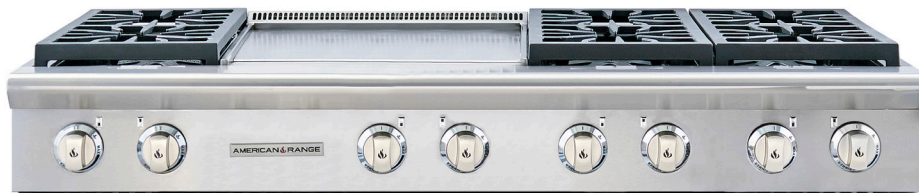

AMERICAN RANGE

QUALITY PROFESSIONAL COOKING EQUIPMENT

CUISINE SERIES

24", 30", 36", 48" and 60" Cook Tops with Sealed Gas Burners

ARSCT-244

ASCT-305

ARSCT-366

ARSCT-648GD

ARSCT-606GDGR

DESIGN

CLASS

FUNCTION

RESIDENTIAL GAS SLIDE IN COOK TOPS

COOK TOP FEATURES

- Sealed burners deliver exceptional performance at every setting and lift off to provide easy cleanup.
- 3 sizes of burners to serve your everyday needs:
17,000 BTU (lg), 13,000 BTU (med), 9,000 BTU (sm).
- Variable infinite flame settings for all burners.
- Automatic, electronic ignition with fail-safe system ensures re-ignition in the event the flame goes out, even on the lowest burner setting.
- Continuous, commercial-grade, cast iron grates allow for easy transfer of pots and pans across the entire cooking surface.
- Sealed single piece stainless steel cook top can hold more than a gallon of spills.
- Analog controls provide easy, push and turn operation ensuring child safety.
- Blue LED lights indicate which burners are on.
- Heavy metal die-cast black satin knobs with chrome bezels.
- Backguard required, must order separately (not included).

TECHNICAL SPECIFICATIONS

Surface Burner Rating	Quantity and Size of Burners							
	Total Load	Width	LG	MED	SM	GR	GD	
ARSCT-244	56,000 BTU	24"	2	1	1	-	-	
ARSCT-242GD	40,000 BTU		-	-	-	-	2	
ARSCT-242GR	36,000 BTU		-	-	-	2	-	
ARSCT-305	56,000 BTU	30"	2	2	1	-	-	
ARSCT-366	86,000 BTU	36"	3	2	1	-	-	
ARSCT-364GD	76,000 BTU		2	1	1	-	1	
ARSCT-364GR	74,000 BTU		2	1	1	1	-	
Total Gas Connection Rating per model #								
ARSCT-488	116,000 BTU	48"	4	3	1	-	-	
ARSCT-486GD	106,000 BTU		3	2	1	-	1	
ARSCT-486GR	104,000 BTU		3	2	1	1	-	
ARSCT-486GDGR	94,000 BTU		2	1	1	1	1	
ARSCT-4842GD	96,000 BTU		2	1	1	-	2	
ARSCT-484X2GR	92,000 BTU		1	2	1	2	-	
ARSCT-6062GD	126,000 BTU	60"	3	2	1	-	2	
ARSCT-606X2GR	122,000 BTU		3	2	1	2	-	
ARSCT-606GDGR	124,000 BTU		3	2	1	1	1	
Gas Supply	7" W.C. Natural, 11" W.C. Propane							
Electrical Supply	120VAC 15 AMP 60 Hz Single Phase							