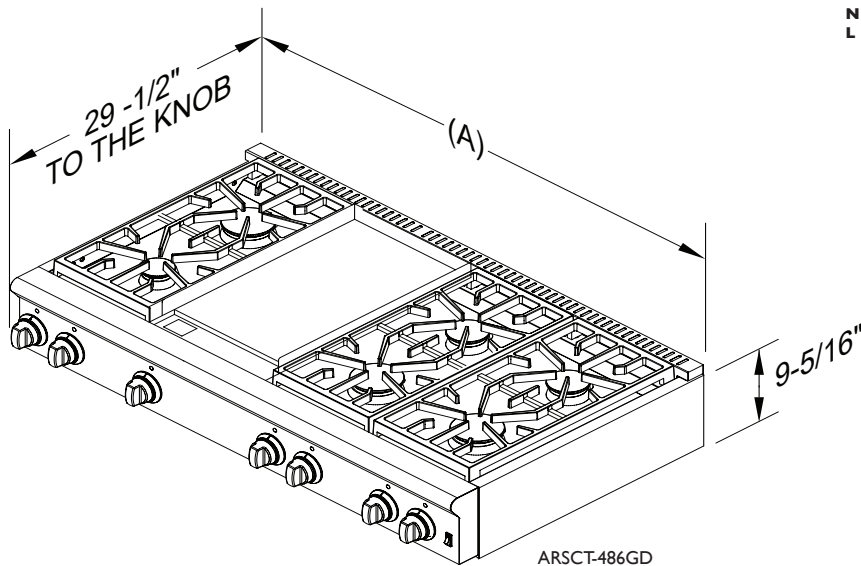

ACCESSORIES & OPTIONS	24"	30"	36"	48"	60"
1" Standard Fabricated Island Back	ARR-24SIB-L	ARR-30SIB-L	ARR-36SIB-L	ARR-48SIB-L	ARR-60SIB-L
1" Welded Island Back	ARR-24IB-L	ARR-30IB-L	ARR-36IB-L	ARR-48IB-L	ARR-60IB-L
4" Stub Back	ARR-244SB-L	ARR-304SB-L	ARR-364SB-L	ARR-484SB-L	ARR-604SB-L
20" High Back with Shelf	ARR-2421HBS-L	ARR-3021HBS-L	ARR-3621HBS-L	ARR-4821HBS-L	ARR-6021HBS-L
12" Griddle Cover	N/A	N/A	ARR-GDCOV12-S-L	ARR-GDCOV12-S-L	ARR-GDCOV12-S-L
12" Grill Cover	N/A	N/A	ARR-GRCOV12-L	ARR-GRCOV12-L	ARR-GRCOV12-L
12" Removable Heavy Duty Griddle Plate	N/A	ARR-PGPI2-L	APR-PGPI2-L	APR-PGPI2-L	APR-PGPI2-L
24" Removable Heavy Duty Griddle Plate	ARR-PGP12-L	N/A	APR-PGP24-L	APR-PGP24-L	APR-PGP24-L
24" Griddle Cover	ARR-GDCOV24-S	N/A	ARR-CUTB-12-L	ARR-GDCOV24-S-L	ARR-GDCOV24-L
24" Grill Cover	ARR-GRCOV24	N/A	N/A	ARR-GRCOV24-L	ARR-GRCOV24-L
12" Cutting Board	ARR-CUTB-12-L	ARR-CUTB-12-L	ARR-CUTB-12-L	ARR-CUTB-12-L	ARR-CUTB-12-L
11" Mirror Chrome Flat Griddle Plate	N/A	N/A	MC11-FS-L	MC11-FS-L	MC11-FS-L
11" Mirror Chrome Grooved Griddle Plate	N/A	N/A	MC11-GG-L	MC11-GG-L	MC11-GG-L
22" Mirror Chrome Flat Griddle Plate	N/A	N/A	N/A	MC22-FS-L	MC22-FS-L
22" Mirror Chrome Left Flat & Right Grooved Griddle Plate	N/A	N/A	N/A	MC22-HG-L	MC22-HG-L
22" Mirror Chrome Grooved Griddle Plate	N/A	N/A	N/A	MC22-GG-L	MC22-GG-L
22" Mirror Chrome Griddle Plate w/ Flavor Separator at Center	N/A	N/A	N/A	MC22-SP-L	MC22-SP-L
Wok Adapter for Burner Grate	ARR-WOK	ARR-WOK	ARR-WOK	ARR-WOK	ARR-WOK

N = Natural Gas Must ship from factory with proper gas type
L = LP Gas Must provide **N** or **L** after model number for type of gas needed.
Example: ARSCT-366-L represents unit to be built for **LP** gas.
Note: Must specify elevation if over 1000 ft when ordering.

Overall Dimensions (A)			
Nominal Width	Width (A)	Height	Depth
24"	23-7/8"	9-5/16"	29-1/2"
30"	29-7/8"	9-5/16"	29-1/2"
36"	35-7/8"	9-5/16"	29-1/2"
48"	47-7/8"	9-5/16"	29-1/2"
60"	59-7/8"	9-5/16"	29-1/2"

Cutout Dimensions			
Nominal Width	Width	Height	Depth
24"	24"	8	24-3/4"
30"	30"	8	24-3/4"
36"	36"	8	24-3/4"
48"	48"	8	24-3/4"
60"	60"	8	24-3/4"