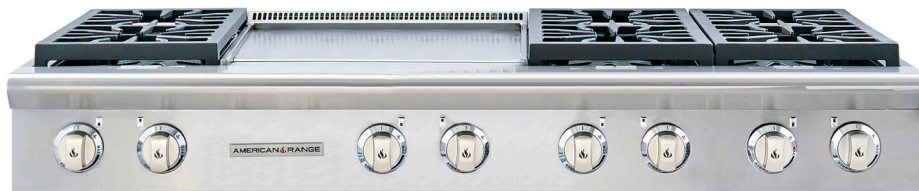

## CUISINE SERIES

24", 30", 36", 48" and 60" Cook Tops with Sealed Gas Burners

ARSCT-244

ASCT-305

ARSCT-366

ARSCT-648GD

ARSCT-606GDGR

DESIGN

# RESIDENTIAL GAS SLIDE IN COOK TOPS

## COOK TOP FEATURES

- Sealed burners deliver exceptional performance at every setting and lift off to provide easy cleanup.
- 3 sizes of burners to serve your everyday needs:  
17,000 BTU (lg), 13,000 BTU (med), 9,000 BTU (sm).
- Variable infinite flame settings for all burners.
- Automatic, electronic ignition with fail-safe system ensures re-ignition in the event the flame goes out, even on the lowest burner setting.
- Continuous, commercial-grade, cast iron grates allow for easy transfer of pots and pans across the entire cooking surface.
- Sealed single piece stainless steel cook top can hold more than a gallon of spills.
- Analog controls provide easy, push and turn operation ensuring child safety.
- Blue LED lights indicate which burners are on.
- Heavy metal die-cast black satin knobs with chrome bezels.
- Backguard required, must order separately (not included).