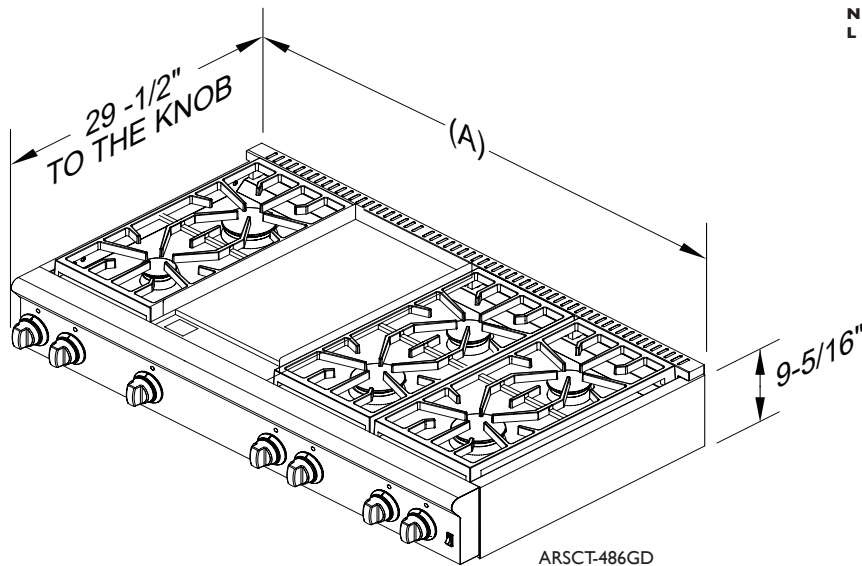

ACCESSORIES & OPTIONS	24"	30"	36"	48"	60"
1" Standard Fabricated Island Back	ARR-24SIB-L	ARR-30SIB-L	ARR-36SIB-L	ARR-48SIB-L	ARR-60SIB-L
1" Welded Island Back	ARR-24IB-L	ARR-30IB-L	ARR-36IB-L	ARR-48IB-L	ARR-60IB-L
4" Stub Back	ARR-244SB-L	ARR-304SB-L	ARR-364SB-L	ARR-484SB-L	ARR-604SB-L
20" High Back with Shelf	ARR-2421HBS-L	ARR-3021HBS-L	ARR-3621HBS-L	ARR-4821HBS-L	ARR-6021HBS-L
12" Griddle Cover	N/A	N/A	ARR-GDCOV12-S-L	ARR-GDCOV12-S-L	ARR-GDCOV12-S-L
12" Grill Cover	N/A	N/A	ARR-GRCOV12-L	ARR-GRCOV12-L	ARR-GRCOV12-L
12" Removable Heavy Duty Griddle Plate	N/A	ARR-PGPI2-L	APR-PGPI2-L	APR-PGPI2-L	APR-PGPI2-L
24" Removable Heavy Duty Griddle Plate	ARR-PGP12-L	N/A	APR-PGP24-L	APR-PGP24-L	APR-PGP24-L
24" Griddle Cover	ARR-GDCOV24-S	N/A	ARR-CUTB-12-L	ARR-GDCOV24-S-L	ARR-GDCOV24-L
24" Grill Cover	ARR-GRCOV24	N/A	N/A	ARR-GRCOV24-L	ARR-GRCOV24-L
12" Cutting Board	ARR-CUTB-12-L	ARR-CUTB-12-L	ARR-CUTB-12-L	ARR-CUTB-12-L	ARR-CUTB-12-L
11" Mirror Chrome Flat Griddle Plate	N/A	N/A	MC11-FS-L	MC11-FS-L	MC11-FS-L
11" Mirror Chrome Grooved Griddle Plate	N/A	N/A	MC11-GG-L	MC11-GG-L	MC11-GG-L
22" Mirror Chrome Flat Griddle Plate	N/A	N/A	N/A	MC22-FS-L	MC22-FS-L
22" Mirror Chrome Left Flat & Right Grooved Griddle Plate	N/A	N/A	N/A	MC22-HG-L	MC22-HG-L
22" Mirror Chrome Grooved Griddle Plate	N/A	N/A	N/A	MC22-GG-L	MC22-GG-L
22" Mirror Chrome Griddle Plate w/ Flavor Separator at Center	N/A	N/A	N/A	MC22-SP-L	MC22-SP-L
Wok Adapter for Burner Grate	ARR-WOK	ARR-WOK	ARR-WOK	ARR-WOK	ARR-WOK

N = Natural Gas   Must ship from factory with proper gas type
L = LP Gas   Must provide **N** or **L** after model number for type of gas needed.
Example: ARSCT-366-L represents unit to be built for **LP** gas.
Note: Must specify elevation if over 1000 ft when ordering.

Overall Dimensions (A)			
Nominal Width	Width (A)	Height	Depth
24"	23-7/8"	9-5/16"	29-1/2"
30"	29-7/8"	9-5/16"	29-1/2"
36"	35-7/8"	9-5/16"	29-1/2"
48"	47-7/8"	9-5/16"	29-1/2"
60"	59-7/8"	9-5/16"	29-1/2"

Cutout Dimensions			
Nominal Width	Width	Height	Depth
24"	24"	8"	24-3/4"
30"	30"	8"	24-3/4"
36"	36"	8"	24-3/4"
48"	48"	8"	24-3/4"
60"	60"	8"	24-3/4"