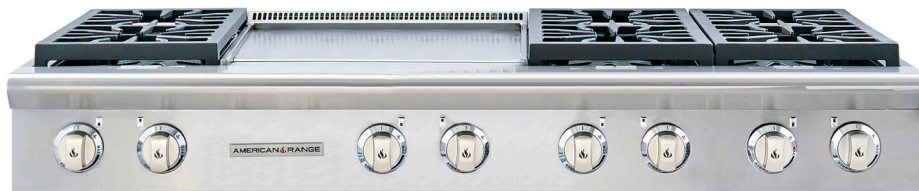

AMERICAN RANGE

QUALITY PROFESSIONAL COOKING EQUIPMENT

CUISINE SERIES

24", 30", 36", 48" and 60" Cook Tops with Sealed Gas Burners

ARSCT-244

ASCT-305

ARSCT-366

ARSCT-648GD

ARSCT-606GDGR

DESIGN

CLASS

FUNCTION

RESIDENTIAL GAS SLIDE IN COOK TOPS

COOK TOP FEATURES

- Sealed burners deliver exceptional performance at every setting and lift off to provide easy cleanup.
- 3 sizes of burners to serve your everyday needs:
17,000 BTU (lg), 13,000 BTU (med), 9,000 BTU (sm).
- Variable infinite flame settings for all burners.
- Automatic, electronic ignition with fail-safe system ensures re-ignition in the event the flame goes out, even on the lowest burner setting.
- Continuous, commercial-grade, cast iron grates allow for easy transfer of pots and pans across the entire cooking surface.
- Sealed single piece stainless steel cook top can hold more than a gallon of spills.
- Analog controls provide easy, push and turn operation ensuring child safety.
- Blue LED lights indicate which burners are on.
- Heavy metal die-cast black satin knobs with chrome bezels.
- Backguard required, must order separately (not included).