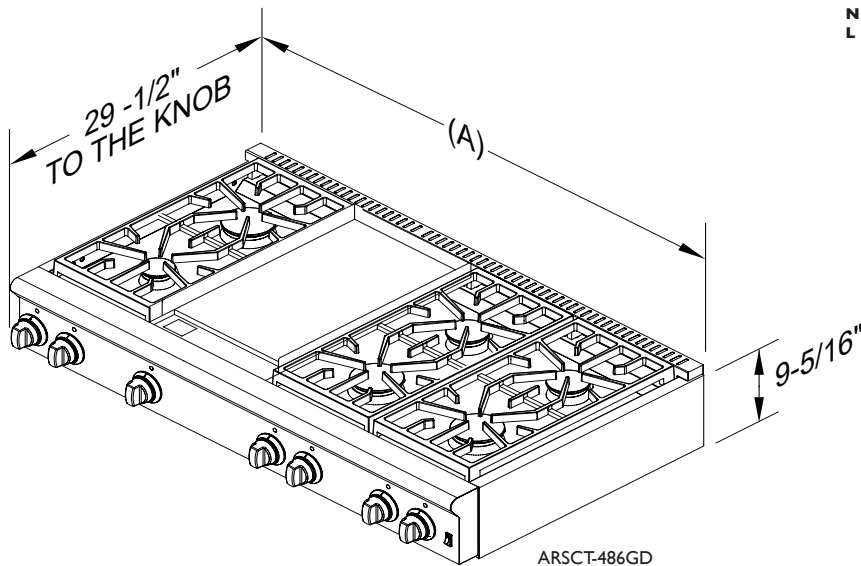

ACCESSORIES & OPTIONS	24"	30"	36"	48"	60"
1" Standard Fabricated Island Back	ARR-24SIB-L	ARR-30SIB-L	ARR-36SIB-L	ARR-48SIB-L	ARR-60SIB-L
1" Welded Island Back	ARR-24IB-L	ARR-30IB-L	ARR-36IB-L	ARR-48IB-L	ARR-60IB-L
4" Stub Back	ARR-244SB-L	ARR-304SB-L	ARR-364SB-L	ARR-484SB-L	ARR-604SB-L
20" High Back with Shelf	ARR-2421HBS-L	ARR-3021HBS-L	ARR-3621HBS-L	ARR-4821HBS-L	ARR-6021HBS-L
12" Griddle Cover	N/A	N/A	ARR-GDCOV12-S-L	ARR-GDCOV12-S-L	ARR-GDCOV12-S-L
12" Grill Cover	N/A	N/A	ARR-GRCOV12-L	ARR-GRCOV12-L	ARR-GRCOV12-L
12" Removable Heavy Duty Griddle Plate	N/A	ARR-PGPI2-L	APR-PGPI2-L	APR-PGPI2-L	APR-PGPI2-L
24" Removable Heavy Duty Griddle Plate	ARR-PGP12-L	N/A	APR-PGP24-L	APR-PGP24-L	APR-PGP24-L
24" Griddle Cover	ARR-GDCOV24-S	N/A	ARR-CUTB-12-L	ARR-GDCOV24-S-L	ARR-GDCOV24-L
24" Grill Cover	ARR-GRCOV24	N/A	N/A	ARR-GRCOV24-L	ARR-GRCOV24-L
12" Cutting Board	ARR-CUTB-12-L	ARR-CUTB-12-L	ARR-CUTB-12-L	ARR-CUTB-12-L	ARR-CUTB-12-L
11" Mirror Chrome Flat Griddle Plate	N/A	N/A	MC11-FS-L	MC11-FS-L	MC11-FS-L
11" Mirror Chrome Grooved Griddle Plate	N/A	N/A	MC11-GG-L	MC11-GG-L	MC11-GG-L
22" Mirror Chrome Flat Griddle Plate	N/A	N/A	N/A	MC22-FS-L	MC22-FS-L
22" Mirror Chrome Left Flat & Right Grooved Griddle Plate	N/A	N/A	N/A	MC22-HG-L	MC22-HG-L
22" Mirror Chrome Grooved Griddle Plate	N/A	N/A	N/A	MC22-GG-L	MC22-GG-L
22" Mirror Chrome Griddle Plate w/ Flavor Separator at Center	N/A	N/A	N/A	MC22-SP-L	MC22-SP-L
Wok Adapter for Burner Grate	ARR-WOK	ARR-WOK	ARR-WOK	ARR-WOK	ARR-WOK

N = Natural Gas   Must ship from factory with proper gas type
L = LP Gas   Must provide **N** or **L** after model number for type of gas needed.
Example: ARSCT-366-L represents unit to be built for **LP** gas.
Note: Must specify elevation if over 1000 ft when ordering.

Overall Dimensions (A)			
Nominal Width	Width (A)	Height	Depth
24"	23-7/8"	9-5/16"	29-1/2"
30"	29-7/8"	9-5/16"	29-1/2"
36"	35-7/8"	9-5/16"	29-1/2"
48"	47-7/8"	9-5/16"	29-1/2"
60"	59-7/8"	9-5/16"	29-1/2"

Cutout Dimensions			
Nominal Width	Width	Height	Depth
24"	24"	8"	24-3/4"
30"	30"	8"	24-3/4"
36"	36"	8"	24-3/4"
48"	48"	8"	24-3/4"
60"	60"	8"	24-3/4"