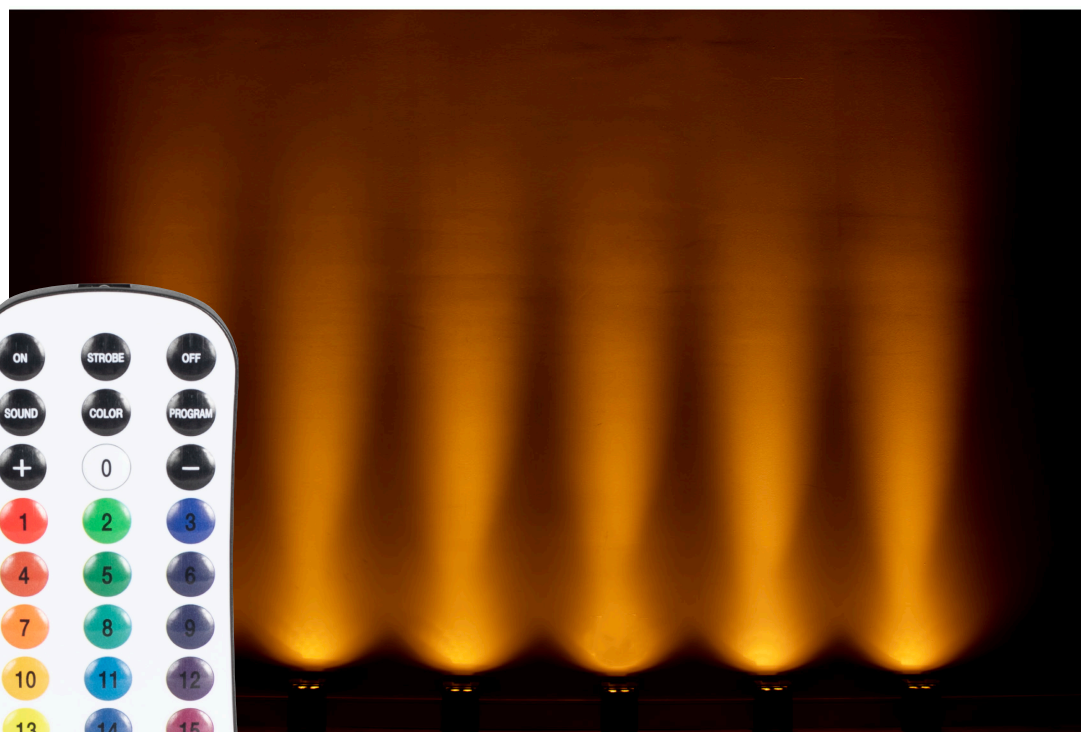

. 4-touch button OLED display inside cover panel

UCIR24

(Wireless Remote)

FEATURES:

- On/Off Buttons
- Strobe Control
- Color Control
- Program Control
- + / - Buttons
- 15 Color Choice Buttons

ELEMENT H6 PAK CHR