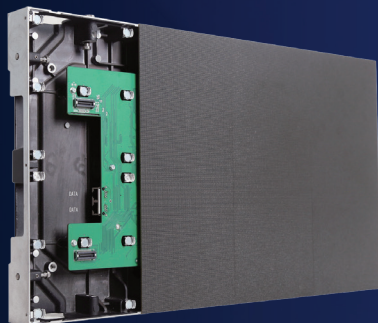

Multi-Type Install

The Acclaim Plus can be mounted in almost any situation. Whether wall-mounted with our EasyMount kit or rigged on a truss, the Acclaim Plus goes up in a snap!

Wall-mounting

Rigging

Easy Front Installation

Find us @AbsenAmerica

Standard 27.5" Size
HD & 4K Pixel to Pixel Resolution

Front Install / Service

3.5 in. Wall Mount
EasyMount Kit

Outstanding Image Quality
CrystalView Technology

Parameters

| | | Acclaim Plus 1.2 | Acclaim Plus 1.5 | Acclaim Plus 2.5 |
|--------------------------|-------------------------------------|--|--------------------------|------------------|
| DISPLAY | LED TYPE | Black SMD1010 | Black SMD1010 | Black SMD 2121 |
| | PIXEL PITCH | 1.27mm | 1.58 mm | 2.54 mm |
| | PANEL SIZE | 27.5" | | |
| | PANEL DIMENSION | 610 x 343 x 49 mm (2' x 1.1' x 1.9") (W x H x D) | | |
| | PIXEL MATRIX | 480 x 270 | 384 x 216 | 240 x 135 |
| | PRODUCT WEIGHT | 6 kg | | |
| | PANEL MATERIAL | Die Casting Aluminum | | |
| | BRIGHTNESS | 600 nits | | 1000 nits |
| | REFRESH RATE | 1920 / 3840 Hz (optional) | | |
| | COLOR GAMUT | 110% NTSC | | |
| | CONTRAST RATIO | 3000:1 | 4000:1 | |
| | VIEWING ANGLE (HORIZONTAL/VERTICAL) | 140°/110° | | 160°/140° |
| IP RATING (FRONT/REAR) | IP40/IP21, IP40/IP30 (optional) | | | |
| ENVIRONMENTAL CONDITIONS | OPERATING HUMIDITY | 10% ~ 85% | | |
| | OPERATING ENVIRONMENT | Indoor | | |
| POWER | POWER CONSUMPTION (MAX/TYPICAL) | 630/210 W/m ² | 610/203 W/m ² | |
| | POWER SUPPLY | AC 100 -240 V~ (+/- 10%), 50/60 Hz | | |