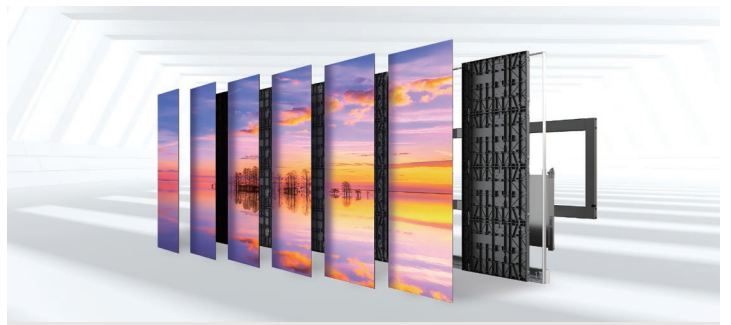

Experience visuals in a league of their own utilizing the integration of multiple Absen image optimization technologies. With Micro LED technology and Absen's elite image optimization, the X Ultrawide enhances the clarity and visibility; bringing out natural details and vivid colors for realistic and incredible images.

The 21:9 Ultrawide View

The X Ultrawide Screen outperforms standard 16:9 displays, providing 33% more screen area for multiple windows, collaborative tasks, and engaging presentations. Its front-row layout is perfect for Microsoft Teams, ensuring remote attendees appear life-sized and eye-level with in-room participants, creating a more lifelike interaction.

Immersive View

Experience seamless brilliance with the X Ultrawide. Immerse yourself in captivating visuals as our 100% seamless design removes distracting bezels and mullions. With an ultra-narrow 5mm bezel and an incredible 98% screen-to-body ratio, our LED screen offers an unparalleled viewing experience.

*The width of the upper, left, right, and lower bezel is 5/5/5/38mm respectively.

All-in-One Modular Design

The X Ultrawide Screen is a true marvel of integration. It doesn't stop at being a screen; it's a comprehensive solution. Included are preset modules, a control box, sturdy wall brackets, stylish decoration bezels, all necessary cables, and essential display elements required for installation. No need for additional peripherals.