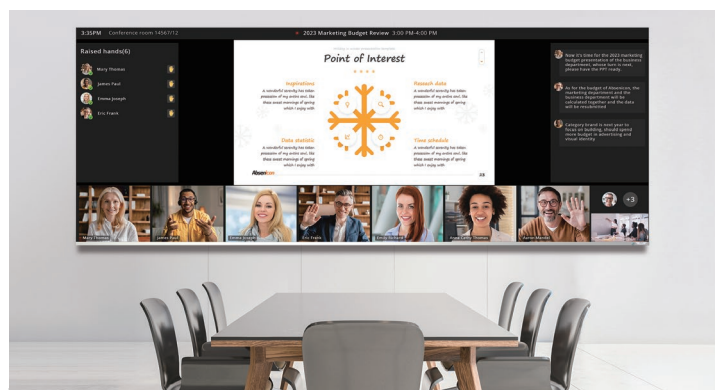

Experience visuals in a league of their own utilizing the integration of multiple Absen image optimization technologies. With Micro LED technology and Absen's elite image optimization, the X Ultrawide enhances the clarity and visibility; bringing out natural details and vivid colors for realistic and incredible images.

The 21:9 Ultrawide View

The X Ultrawide Screen outperforms standard 16:9 displays, providing 33% more screen area for multiple windows, collaborative tasks, and engaging presentations. Its front-row layout is perfect for Microsoft Teams, ensuring remote attendees appear life-sized and eye-level with in-room participants, creating a more lifelike interaction.

Immersive View

Experience seamless brilliance with the X Ultrawide. Immerse yourself in captivating visuals as our 100% seamless design removes distracting bezels and mullions. With an ultra-narrow 5mm bezel and an incredible 98% screen-to-body ratio, our LED screen offers an unparalleled viewing experience.

*The width of the upper, left, right, and lower bezel is 5/5/5/38mm respectively.

All-in-One Modular Design

The X Ultrawide Screen is a true marvel of integration. It doesn't stop at being a screen; it's a comprehensive solution. Included are preset modules, a control box, sturdy wall brackets, stylish decoration bezels, all necessary cables, and essential display elements required for installation. No need for additional peripherals.