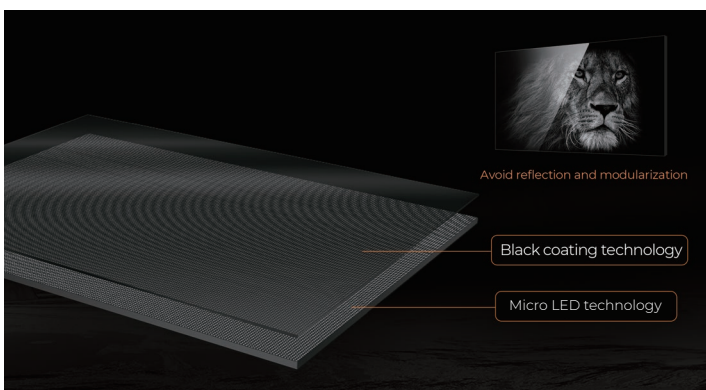

X Ultrawide

Optimized for 21:9 Content

Micro LED

21:9 Ultrawide View

Multi-View Modes

Eco-Compatibility

Key Features

Micro LED Technology

Experience visuals in a league of their own utilizing the integration of multiple Absen image optimization technologies. With Micro LED technology and Absen's elite image optimization, the X Ultrawide enhances the clarity and visibility; bringing out natural details and vivid colors for realistic and incredible images.

Immersive View

Experience seamless brilliance with the X Ultrawide. Immerse yourself in captivating visuals as our 100% seamless design removes distracting bezels and mullions. With an ultra-narrow 5mm bezel and an incredible 98% screen-to-body ratio, our LED screen offers an unparalleled viewing experience.

*The width of the upper, left, right, and lower bezel is 5/5/5/38mm respectively.

All-in-One Modular Design

The X Ultrawide Screen is a true marvel of integration. It doesn't stop at being a screen; it's a comprehensive solution. Included are preset modules, a control box, sturdy wall brackets, stylish decoration bezels, all necessary cables, and essential display elements required for installation. No need for additional peripherals.