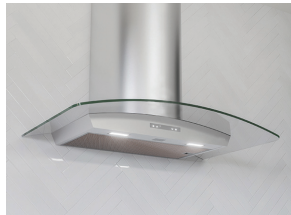

MILANO WALL

ACT

MODEL	FINISH	SIZE W x D	MAP	MSRP
MILANO 700 CFM Curved Canopy Wall Hood w/ Zephyr Connect & PowerWave™ Blower				
ZMI-M90CG	S w/ Glass	35-5/16" x 20-1/2"	$1,549	$1,649
ZMI-M90CS	S	35-5/16" x 20-1/2"	$1,549	$1,649
•Max. Blower CFM: 700 •ACT Max. Blower CFM: 590, 390, 290 •CleanAir function •Zephyr Connect app compatible		•6-speed proximity controls •8" round vertical ducting •Accommodates 10' ceiling height •Aluminum mesh filter	•6W LumiLight LED lights •Tri-level lighting •Auto delay-off	
Accessories				
ZRC-00MI	Recirculating Kit (w/ charcoal filters)			$ 99.99
ZOF-C002	Charcoal Filter Replacement (each)			$ 16.99
Z1C-01MI	Extension Duct Cover (For up to a 12' ceiling)			$ 359.00
14000005	RF Wireless Remote Control			$ 119.00
MUA008A	Make-Up Air Kit			$ 229.00

DID YOU KNOW Zephyr LumiLight LED lights are covered under the same 3 year warranty as all internal parts. Zephyr is the first and only range hood manufacturer to warranty lights.

*Key Production Models
are in RED Italics
All partner accessories for Key models
will also be available

Finish: (S)-Stainless Steel
Warranty: 3 years non-consumable parts, 1 year labor

All prices, models, and specifications are subject to change without notice.
Please call to verify pricing and availability.
JUN22.0101