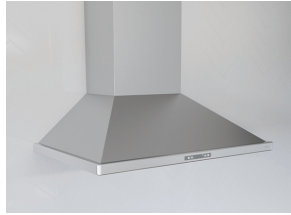

WALL

CORE COLLECTION

VENEZIA

ACT

MODEL	FINISH	SIZE W x D	MAP	MSRP
VENEZIA 700 CFM Wall Hood w/ Zephyr Connect + PowerWave™ Blower & Baffle Filters				
ZVE-E30DS	S	30" x 24"	$1,399	$1,499
ZVE-E36DS	S	36" x 24"	$1,499	$1,599
ZVE-E42DS	S	42" x 24"	$1,649	$1,749
•Max. Blower CFM: 700 •ACT Max. Blower CFM: 590, 390, 290 •Baffle filters •CleanAir function		•6-speed proximity controls •8" round vertical ducting •Accommodates 9'6" ceiling height •Zephyr Connect app compatible	•6W LumiLight LED lights •Tri-level lighting •Auto delay-off	
Accessories				
ZRC-03VE	Recirculating Kit (w/ charcoal filters)			$ 99.99
ZOF-C091	Charcoal Filter Replacement (each)			$ 19.99
Z1C-01VE	Extension Duct Cover (For up to a 12' ceiling)			$ 309.00
14000005	RF Wireless Remote Control			$ 119.00
MUA008A	Make-Up Air Kit			$ 229.00

CORE COLLECTION