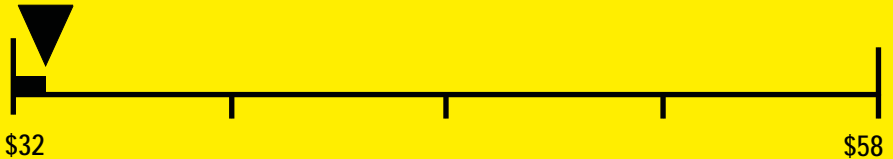

U.S. Government

Federal law prohibits removal of this label before consumer purchase.

ENERGYGUIDE

Refrigerator

- Automatic Defrost
- Without Freezer
- Without Thru-The-Door Ice Service

U-Line Corporation
Model 2275DWRC
Capacity: 5.3 Cubic Feet

Estimated Yearly Operating Cost

$33

Cost Range of Similar Models

310 kWh

Estimated Yearly Electricity Use

Your cost will depend on your utility rates and use.

- † Cost range based only on models of similar capacity with automatic defrost, without freezer, and without through-the-door ice service.
- † Estimated operating cost based on a 2007 national average electricity cost of 10.65 cents per kWh.
- † For more information, visit www.ftc.gov/appliances. (P/N 42252-22 Rev.C)