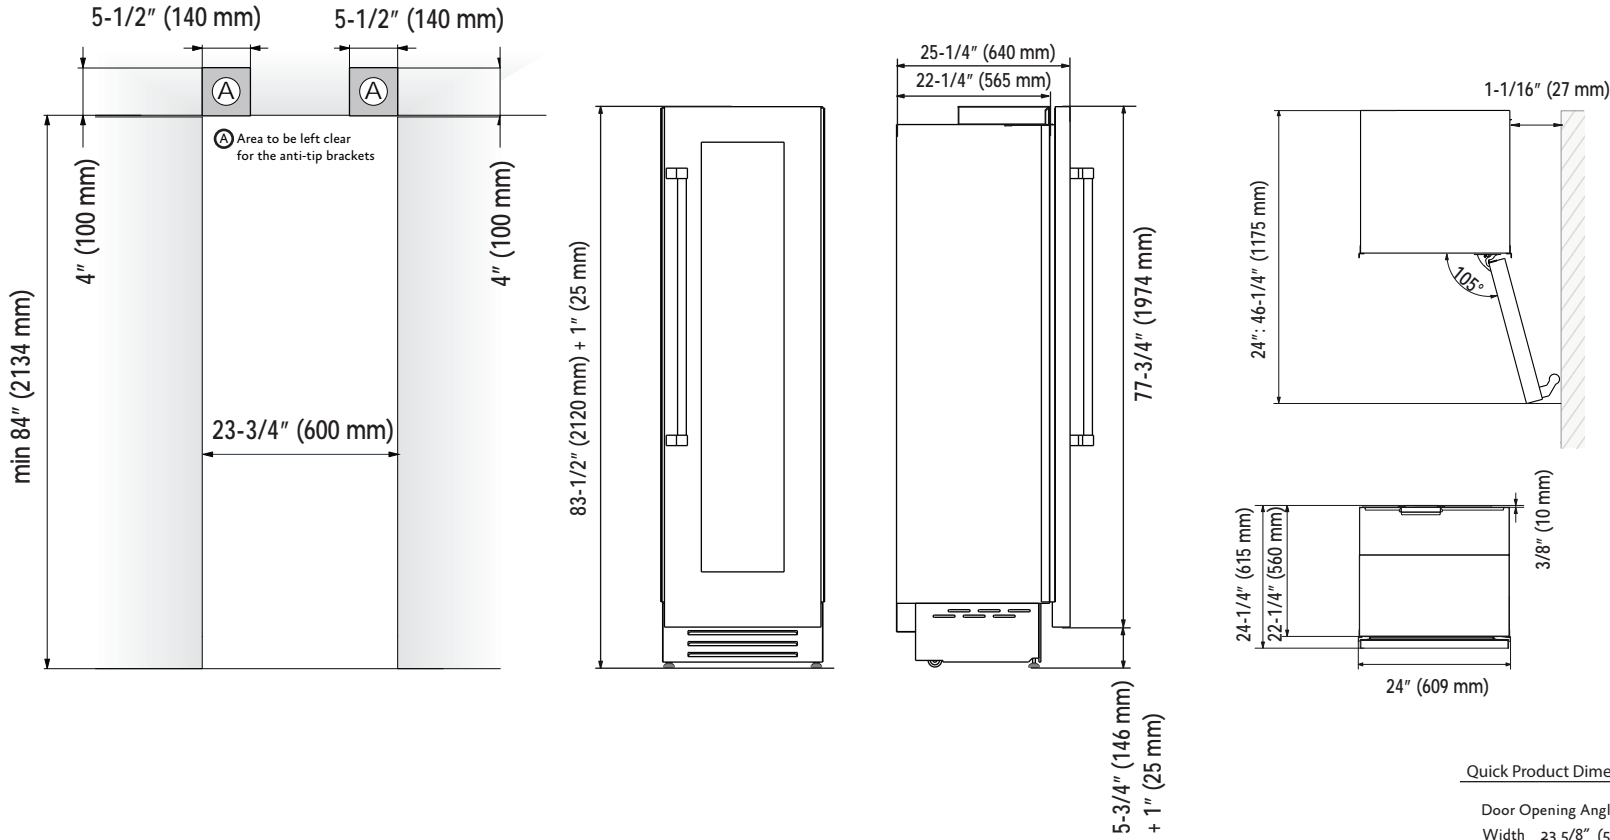

EvenFlow Air Circulating Technology™

Hinge System

Multiple temperature zones

- ◆ Triple-paned, bronzed glass door guarantees maximum protection from harmful UV light rays and helps maintain consistent interior preservation temperature.
- ◆ Can easily be combined and configured with other Hestan Refrigerator or Freezer models to fit your kitchen needs.
- ◆ Dual zone temperature zones optimize storage for different types of wine with independent temperature zones ranging from 39°F to 65°F.
- ◆ Full-extension, oak wine racks reduce vibrations commonly harmful to wine.
- ◆ Heavy duty and elegant stainless steel interior liner improves preservation, reduces spore transfer and no odor retention.
- ◆ Multi-LED light array (each side of the interior) provides brilliant illumination to the entire interior. Offers interior display lighting option for when the door is closed to show interior and wine bottles.
- ◆ Robust and unique hinge system for smooth door opening. Hinge opens within itself, so side cabinetry is not compromised.
- ◆ Marquise Accented™ door handle with commercial grade end caps.
- ◆ Capacities:
Wine Column: Dual Zone -36 bottles per zone, total of 72 bottles

Model number as shown
KWCR24

OPTIONS

- ◆ Available in Twelve (12) Hestan signature color finishes
- ◆ Wine bottle display rack with two different angles
- ◆ Overlay Available

INSTALLATION CUT-OUT FEATURES 24" WINE COLUMN

Quick Product Dimension Reference

- Door Opening Angle 105°
- Width 23 5/8" (599 mm)
- Height 83-1/2" (2120 mm) + 1" (25 mm)
- Door Swing Clearance 46 1/4" (1175 mm)

Models	Description	Cutout Dimensions			Approx SHP WT (lbs)
		W (in.)	H (in.)	D (in.)	
KWC_24	24" Wine Column	23 3/4"	84"	25 3/4"	397