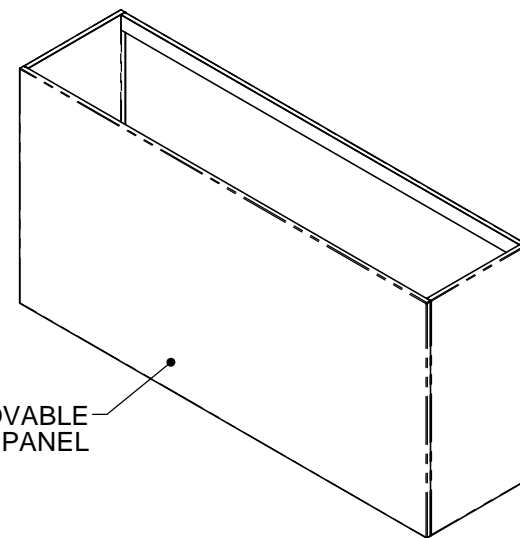

KVDC4824: DUCT COVER, VENTILATION, 48W X 24H

TOP VIEW

REMOVABLE FRONT PANEL