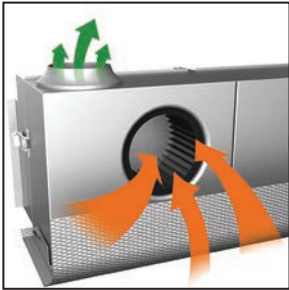

STANDARD FEATURES

CHIMNEY HOODS

- Unique CircuFlow Ventilation System™ with centrifugal blower design prevents grease and contaminants from collecting in ductwork for safe operation.
- Appropriate CFM specifications to perfectly match any Hestan cooking product for optimized fume and grease extraction.
- Baffle-less, variable speed blower CircuFlow Ventilation System™ collects 70% more grease than most competing models.

CircuFlow Ventilation System™

- Ultra quiet CircuFlow Ventilation System™ provides best-in-class air flow and extraction efficiency.
- Removable blower components are dishwasher-safe for easy cleaning.
- Optimized low-temp LED lighting for optimum illumination.
- Blower speed automatically increases when higher temperatures are detected and when full blower power is not needed the blower speed automatically lowers for even quieter operation.