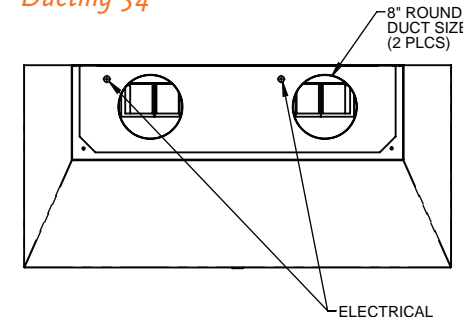

NOTE : SEE INSTALLATION MANUAL FOR MORE DETAILS

Ducting 30" and 36"

Ducting 42" and 48"

Ducting 54"

Vent Accessories - Refer to manual for vent accessories and options for your particular install

MODEL	DESCRIPTION
AKVBE8	8" Round to 6" x 8-1/2" Rect.

ITEM	MODEL	DESCRIPTION
A	AKVT6810	6" & 8" to 10"
B	AKVT8812	8" & 8" to 12"

Duct Covers

Note:
Duct Cover (KVDC)
required for all
Chimney Hoods
3 Available Duct
Cover Heights
12", 24", 36"

ALL Models	Description	Width Dimensions		CFM SP@0.0"	Equivalent CFM**	Duct Sizes Needed	Volts	Amps	Hz	RPM	Sones	# Lights	Approx SHP WT (lbs)
		X (in.)											
KVC30	30" Chimney	29.88		600	900	8"	115	4.0	60	1550	6.5	2	63
KVC36	36" Chimney	35.88		600	900	8"	115	4.0	60	1550	6.5	2	69
KVC42	42" Chimney	41.88		900	1350	10"	115	6.0	60	1550	6.3	3	85
KVC48	48" Chimney	47.88		900	1350	10"	115	6.0	60	1550	6.3	3	92
KVC54	54" Chimney	53.88		1200	1800	12"	115	7.5	60	1550	6.6	4	105