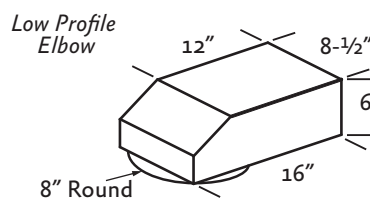

NOTE : SEE INSTALLATION MANUAL FOR MORE DETAILS

Ducting 30" and 36"

Ducting 42" and 48"

Ducting 54"

Vent Accessories - Refer to manual for vent accessories and options for your particular install

MODEL	DESCRIPTION
AKVBE8	8" Round to 6" x 8-1/2" Rect.

ITEM	MODEL	DESCRIPTION
A	AKVT6810	6" & 8" to 10"
B	AKVT8812	8" & 8" to 12"

Duct Covers

Note:
Duct Cover (KVDC)
required for all
Chimney Hoods
3 Available Duct
Cover Heights
12", 24", 36"

ALL Models	Description	Width Dimensions		CFM SP@0.0"	Equivalent CFM**	Duct Sizes Needed	Volts	Amps	Hz	RPM	Sones	# Lights	Approx SHP WT (lbs)
		X (in.)											
KVC30	30" Chimney	29.88		600	900	8"	115	4.0	60	1550	6.5	2	63
KVC36	36" Chimney	35.88		600	900	8"	115	4.0	60	1550	6.5	2	69
KVC42	42" Chimney	41.88		900	1350	10"	115	6.0	60	1550	6.3	3	85
KVC48	48" Chimney	47.88		900	1350	10"	115	6.0	60	1550	6.3	3	92
KVC54	54" Chimney	53.88		1200	1800	12"	115	7.5	60	1550	6.6	4	105