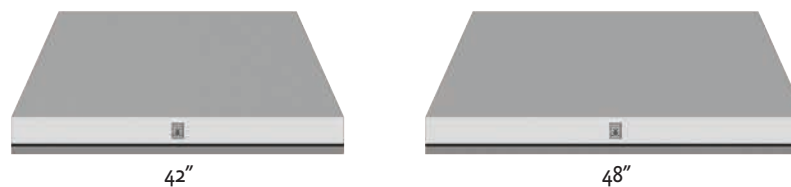

Ducting 42" and 48"