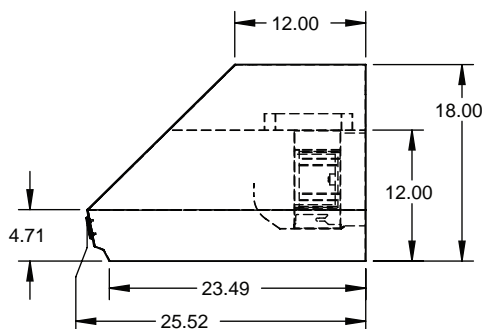

NOTE : SEE INSTALLATION MANUAL FOR MORE DETAILS

Ducting 30" and 36"

Ducting 42" and 48"

Ducting 54"

Vent Accessories - Refer to manual for vent accessories and options for your particular install

MODEL	DESCRIPTION
AKVBE8	8" Round to 6" x 8-1/2" Rect.

ITEM	MODEL	DESCRIPTION
A	AKVT6810	6" & 8" to 10"
B	AKVT8812	8" & 8" to 12"

Duct Covers

Note:
Duct Cover (KVDC)
required for all
Chimney Hoods
3 Available Duct
Cover Heights
12", 24", 36"

ALL Models	Description	Width Dimensions		CFM SP@0.0"	Equivalent CFM**	Duct Sizes Needed	Volts	Amps	Hz	RPM	Sones	# Lights	Approx SHP WT (lbs)
		X (in.)											
KVC30	30" Chimney	29.88		600	900	8"	115	4.0	60	1550	6.5	2	63
KVC36	36" Chimney	35.88		600	900	8"	115	4.0	60	1550	6.5	2	69
KVC42	42" Chimney	41.88		900	1350	10"	115	6.0	60	1550	6.3	3	85
KVC48	48" Chimney	47.88		900	1350	10"	115	6.0	60	1550	6.3	3	92
KVC54	54" Chimney	53.88		1200	1800	12"	115	7.5	60	1550	6.6	4	105