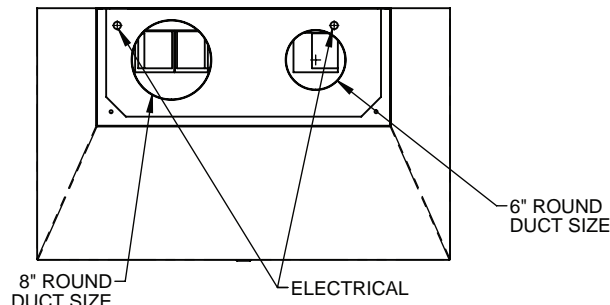

Ducting 54"