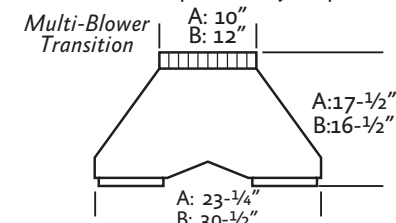

NOTE : SEE INSTALLATION MANUAL FOR MORE DETAILS

Ducting 30" and 36"

Ducting 42" and 48"

Ducting 54"

Vent Accessories - Refer to manual for vent accessories and options for your particular install

MODEL	DESCRIPTION
AKVBE8	8" Round to 6" x 8-1/2" Rect.

ITEM	MODEL	DESCRIPTION
A	AKVT6810	6" & 8" to 10"
B	AKVT8812	8" & 8" to 12"

Duct Covers

Note:
Duct Cover (KVDC)
required for all
Chimney Hoods
3 Available Duct
Cover Heights
12", 24", 36"

ALL Models	Description	Width Dimensions		CFM SP@0.0"	Equivalent CFM**	Duct Sizes Needed	Volts	Amps	Hz	RPM	Sones	# Lights	Approx SHP WT (lbs)
		X (in.)											
KVC30	30" Chimney	29.88		600	900	8"	115	4.0	60	1550	6.5	2	63
KVC36	36" Chimney	35.88		600	900	8"	115	4.0	60	1550	6.5	2	69
KVC42	42" Chimney	41.88		900	1350	10"	115	6.0	60	1550	6.3	3	85
KVC48	48" Chimney	47.88		900	1350	10"	115	6.0	60	1550	6.3	3	92
KVC54	54" Chimney	53.88		1200	1800	12"	115	7.5	60	1550	6.6	4	105