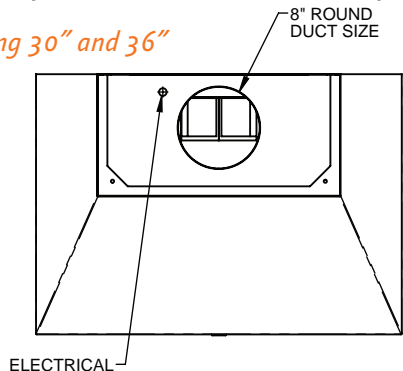

NOTE : SEE INSTALLATION MANUAL FOR MORE DETAILS

Ducting 30" and 36"

Ducting 42" and 48"

Ducting 54"

Vent Accessories - Refer to manual for vent accessories and options for your particular install

MODEL	DESCRIPTION
AKVBE8	8" Round to 6" x 8-1/2" Rect.

ITEM	MODEL	DESCRIPTION
A	AKVT6810	6" & 8" to 10"
B	AKVT8812	8" & 8" to 12"

Duct Covers

Note:
Duct Cover (KVDC)
required for all
Chimney Hoods
3 Available Duct
Cover Heights
12", 24", 36"

ALL Models	Description	Width Dimensions		CFM SP@0.0"	Equivalent CFM**	Duct Sizes Needed	Volts	Amps	Hz	RPM	Sones	# Lights	Approx SHP WT (lbs)
		X (in.)											
KVC30	30" Chimney	29.88		600	900	8"	115	4.0	60	1550	6.5	2	63
KVC36	36" Chimney	35.88		600	900	8"	115	4.0	60	1550	6.5	2	69
KVC42	42" Chimney	41.88		900	1350	10"	115	6.0	60	1550	6.3	3	85
KVC48	48" Chimney	47.88		900	1350	10"	115	6.0	60	1550	6.3	3	92
KVC54	54" Chimney	53.88		1200	1800	12"	115	7.5	60	1550	6.6	4	105