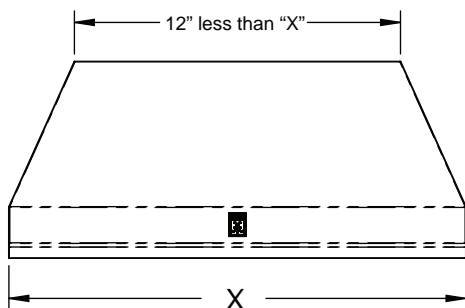

Vent Accessories - Refer to manual for vent accessories and options for your particular install