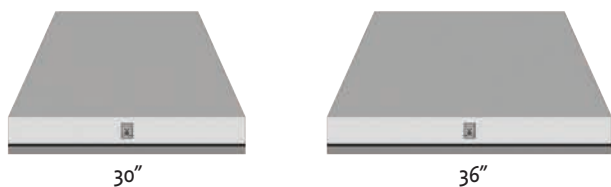

NOTE : SEE INSTALLATION MANUAL FOR MORE DETAILS

Ducting 30" and 36"