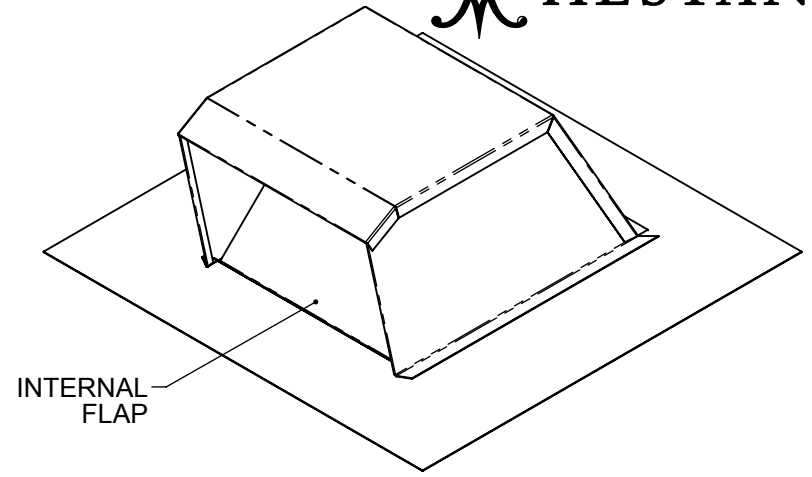

AKVRC8HP: ROOF CAP, VENTILATION, MIN. 4/12 PITCH, 8"

TOP VIEW

TYPICAL ROOF PITCHES

NOTE: THIS ROOF CAP IS MEANT FOR INSTALLATION ON A MINIMUM 4/12 ROOF PITCH. CUSTOMER SHOULD CONSULT THEIR ROOFING CONTRACTOR FOR INFORMATION, AND PROPER INSTALLATION.