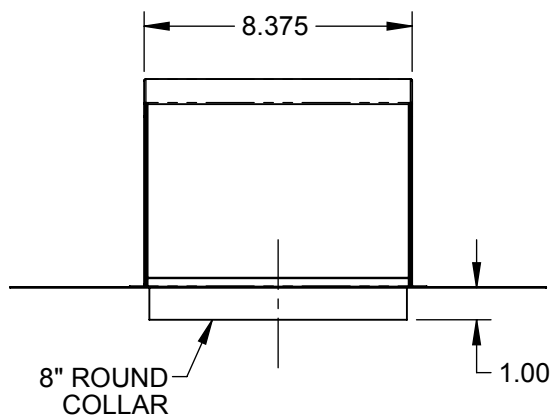

AKVRC8HP: ROOF CAP, VENTILATION, MIN. 4/12 PITCH, 8"

TOP VIEW

TYPICAL ROOF PITCHES

NOTE: THIS ROOF CAP IS MEANT FOR INSTALLATION ON A MINIMUM 4/12 ROOF PITCH. CUSTOMER SHOULD CONSULT THEIR ROOFING CONTRACTOR FOR INFORMATION, AND PROPER INSTALLATION.