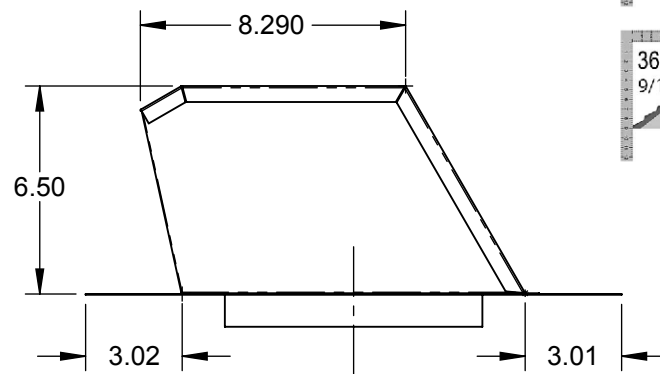

AKVRC8HP: ROOF CAP, VENTILATION, MIN. 4/12 PITCH, 8"

TOP VIEW

TYPICAL ROOF PITCHES

NOTE: THIS ROOF CAP IS MEANT FOR INSTALLATION ON A MINIMUM 4/12 ROOF PITCH. CUSTOMER SHOULD CONSULT THEIR ROOFING CONTRACTOR FOR INFORMATION, AND PROPER INSTALLATION.