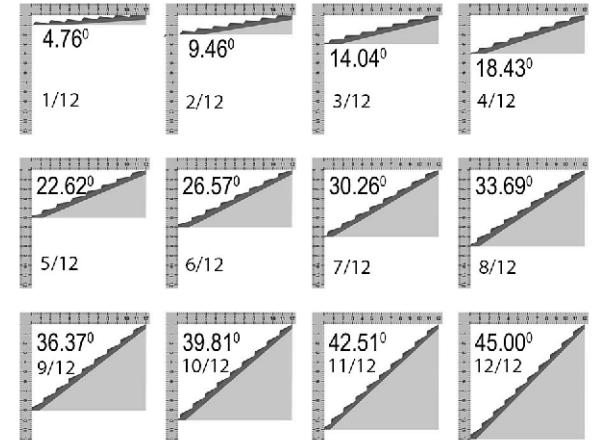

AKVRC8HP: ROOF CAP, VENTILATION, MIN. 4/12 PITCH, 8"

TOP VIEW

TYPICAL ROOF PITCHES

NOTE: THIS ROOF CAP IS MEANT FOR INSTALLATION ON A MINIMUM 4/12 ROOF PITCH. CUSTOMER SHOULD CONSULT THEIR ROOFING CONTRACTOR FOR INFORMATION, AND PROPER INSTALLATION.