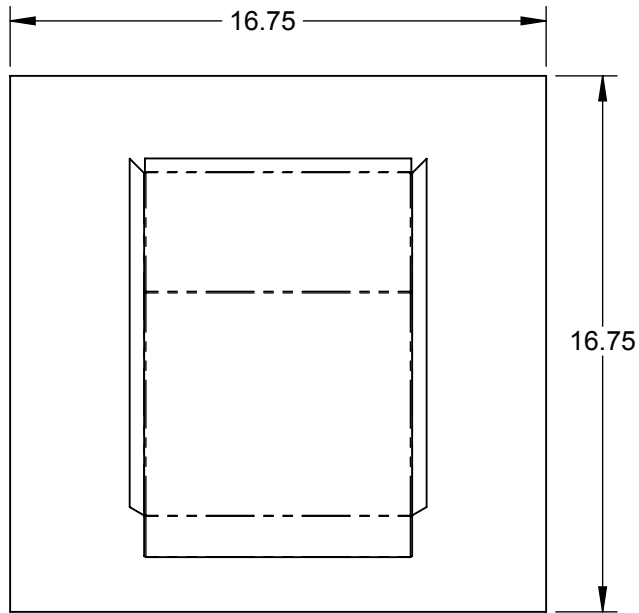

AKVRC8HP: ROOF CAP, VENTILATION, MIN. 4/12 PITCH, 8"

TOP VIEW

TYPICAL ROOF PITCHES

NOTE: THIS ROOF CAP IS MEANT FOR INSTALLATION ON A MINIMUM 4/12 ROOF PITCH. CUSTOMER SHOULD CONSULT THEIR ROOFING CONTRACTOR FOR INFORMATION, AND PROPER INSTALLATION.