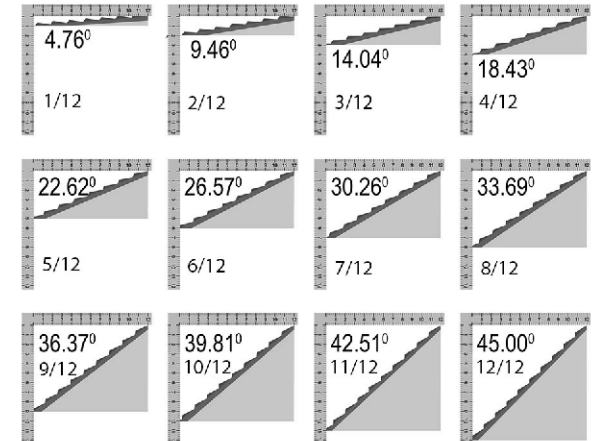

AKVRC12HP: ROOF CAP, VENTILATION, MIN. 4/12 PITCH, 12"

TOP VIEW

INTERNAL FLAP

TYPICAL ROOF PITCHES

NOTE: THIS ROOF CAP IS MEANT FOR INSTALLATION ON A MINIMUM 4/12 ROOF PITCH. CUSTOMER SHOULD CONSULT THEIR ROOFING CONTRACTOR FOR INFORMATION, AND PROPER INSTALLATION.