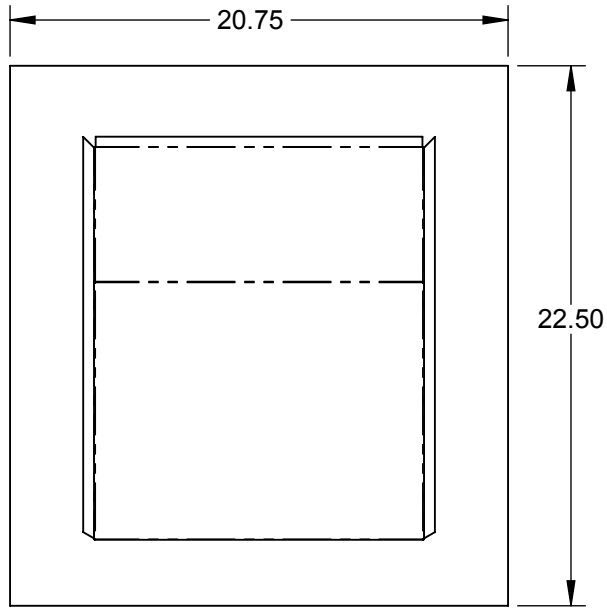

AKVRC12HP: ROOF CAP, VENTILATION, MIN. 4/12 PITCH, 12"

TOP VIEW

INTERNAL FLAP

TYPICAL ROOF PITCHES

NOTE: THIS ROOF CAP IS MEANT FOR INSTALLATION ON A MINIMUM 4/12 ROOF PITCH. CUSTOMER SHOULD CONSULT THEIR ROOFING CONTRACTOR FOR INFORMATION, AND PROPER INSTALLATION.