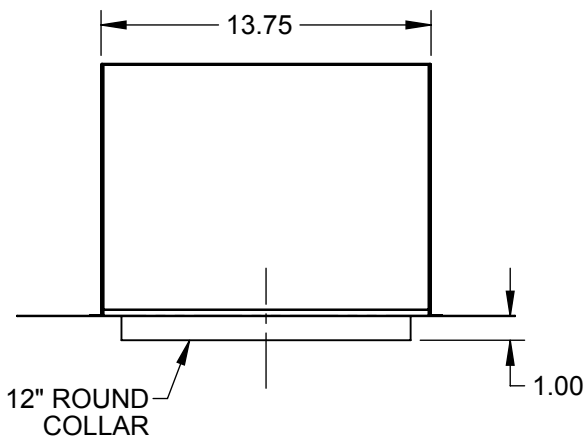

AKVRC12HP: ROOF CAP, VENTILATION, MIN. 4/12 PITCH, 12"

TOP VIEW

INTERNAL FLAP

TYPICAL ROOF PITCHES

NOTE: THIS ROOF CAP IS MEANT FOR INSTALLATION ON A MINIMUM 4/12 ROOF PITCH. CUSTOMER SHOULD CONSULT THEIR ROOFING CONTRACTOR FOR INFORMATION, AND PROPER INSTALLATION.