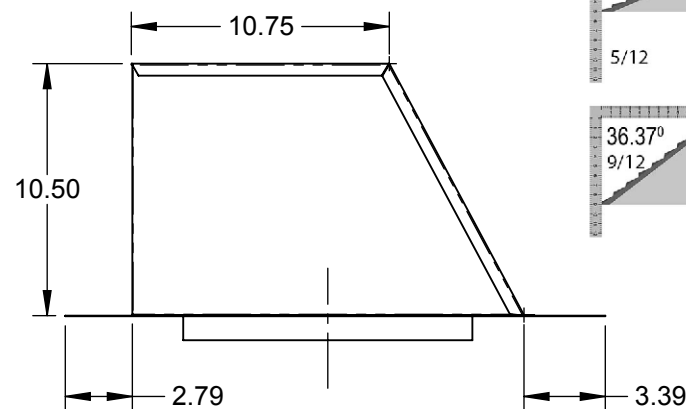

AKVRC12HP: ROOF CAP, VENTILATION, MIN. 4/12 PITCH, 12"

TOP VIEW

INTERNAL FLAP

TYPICAL ROOF PITCHES

NOTE: THIS ROOF CAP IS MEANT FOR INSTALLATION ON A MINIMUM 4/12 ROOF PITCH. CUSTOMER SHOULD CONSULT THEIR ROOFING CONTRACTOR FOR INFORMATION, AND PROPER INSTALLATION.