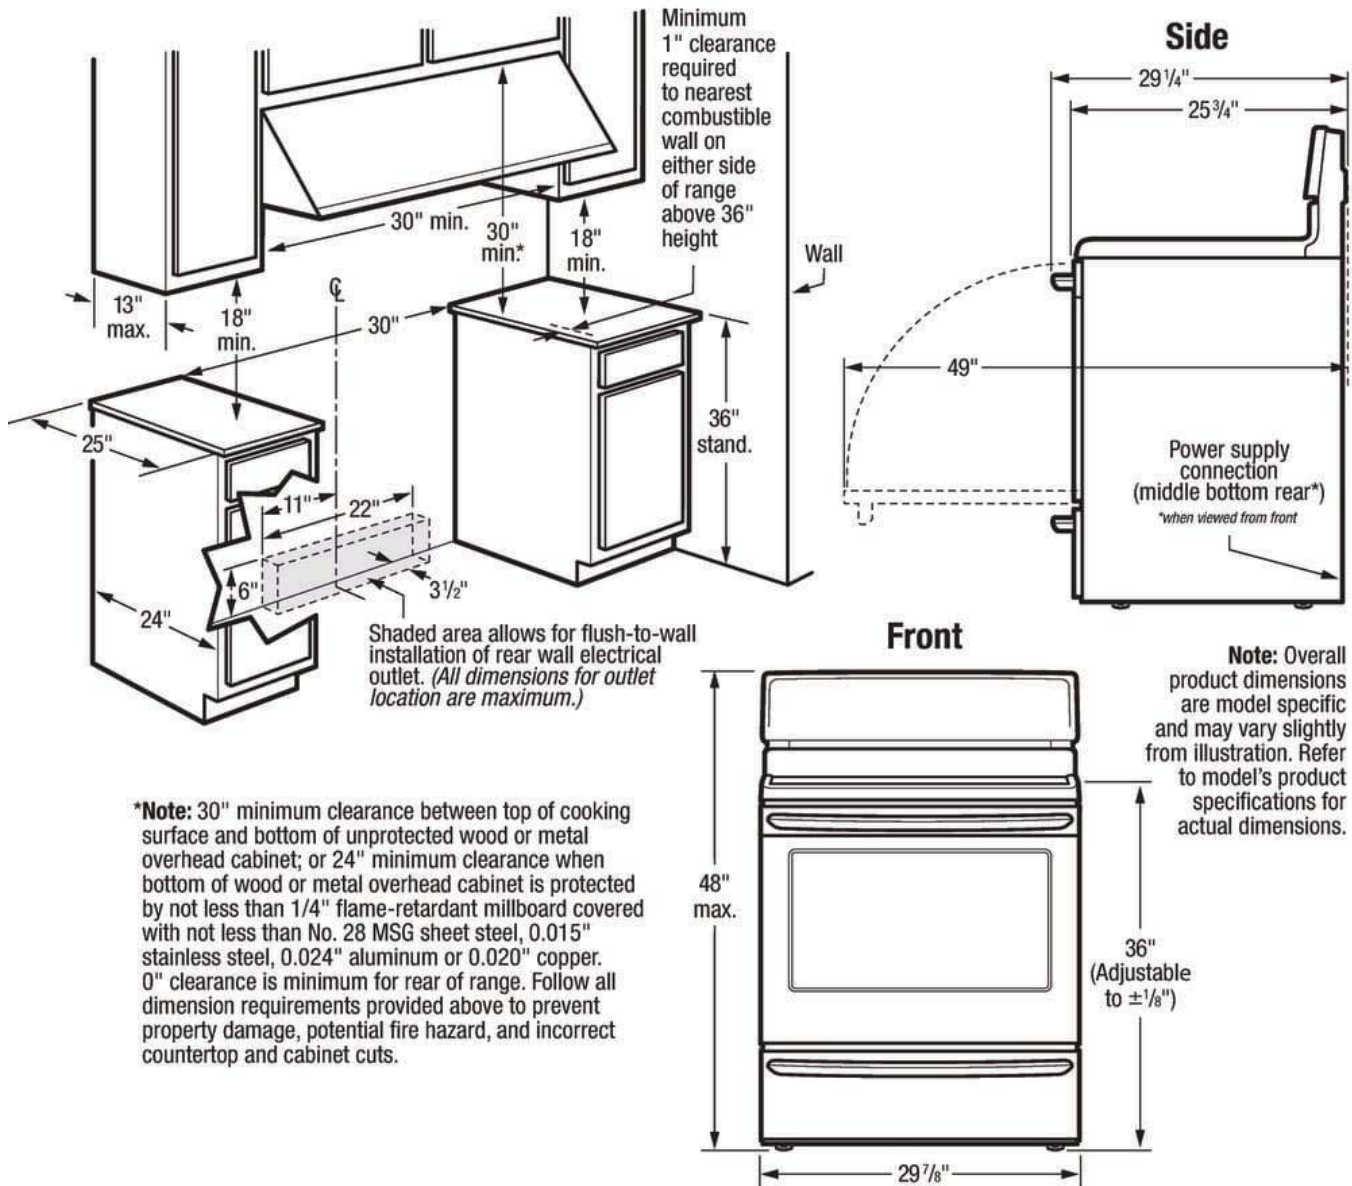

FCRC3012AB
FCRC3012AW

Available Colors : Black, White

Version : 08/19

Electric Ranges

30" Electric Range

Installation Drawing