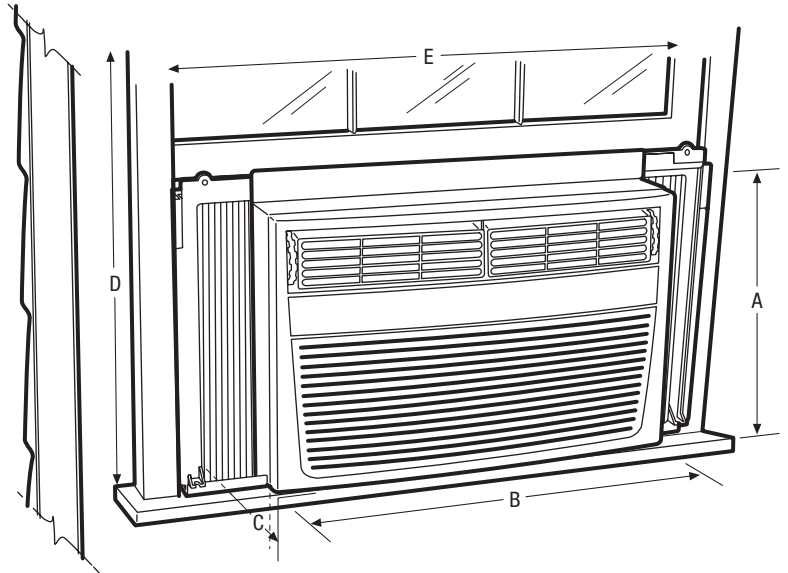

Performance	
BTU (Cool)	12,000
Dehumidification (Pints/Hour)	3.8
Cool Area (Sq. Ft.)	640
Energy Efficiency Ratio	9.8
Electrical	
Volts	115
Amps (Cool)	11.0
Watts (Cool)	1,220
Length of Power Cord (Min./Max.)	6' / 6.5'
Plug Type (NEMA)	LCDI (5-15P)
Features	
Electronic Controls	Ready-Select® Controls
Fan Speeds (Cool/Fan)	3/3
Low Voltage Start-Up	Yes
Auto Cool Function	
Energy Save	
Sleep Mode	
Filter Check	
24-Hour On/Off Timer	Yes
Clean Air Ionizer	
Remote Control	
Air CFM (High/Med/Low)	264/242/202
Air Direction Control	8-Way
Fresh Air/Exhaust Vent/Closed	Yes/Yes/Yes
Filter Type	Antibacterial Mesh
Filter Access	Tilt-Out
Slide-Out Chassis	
Window Mounting Kit (Included)	Pleated Quick Mount
Warranty¹	Yes
Certifications	
Performance	AHAM
Specifications	
Refrigerant	R410a
Shipping Weight (Approx.)	74 Lbs.

¹Warranty 5 year sealed system/1 year full parts and labor.

NOTE: For planning purposes only. Always consult local and national electric codes. Refer to Product Installation Guide for detailed installation instructions on the web at frigidaire.com.

Product Dimensions	
A - Height	14-1/2"
B - Width	19"
C - Depth	21-5/8"

Window Dimensions	
D - Height (Min.)	15-1/2"
E - Width (Min./Max.)	23" / 36"

Accessories information available on the web at frigidaire.com

FRIGIDAIRE

USA • 10200 David Taylor Drive • Charlotte, NC 28262 • 1-800-FRIGIDAIRE • frigidaire.com
CANADA • 5855 Terry Fox Way • Mississauga, ON L5V 3E4 • 1-800-265-8352 • frigidaire.ca

FRA123CV1 11/11

© 2011 Electrolux Home Products, Inc.

Specifications subject to change.