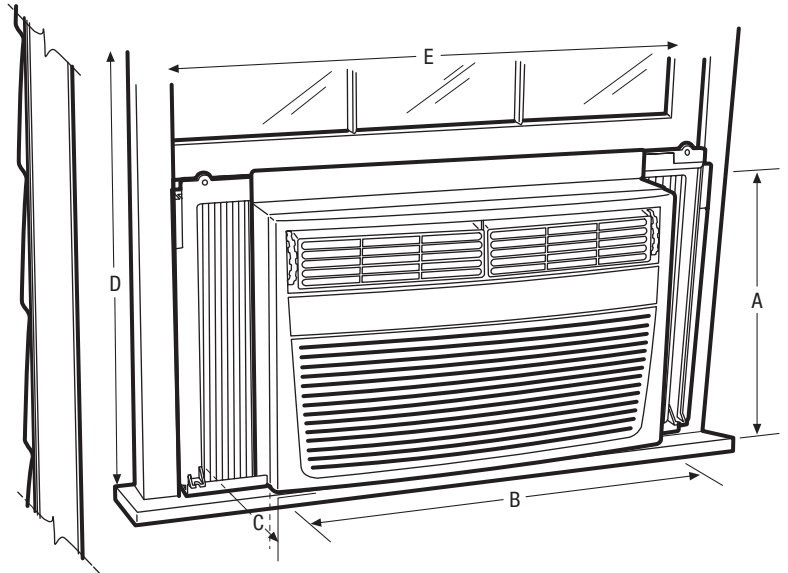

Performance	
BTU (Cool)	12,000
Dehumidification (Pints/Hour)	3.8
Cool Area (Sq. Ft.)	640
Energy Efficiency Ratio	10.8
Electrical	
Volts	115
Amps (Cool)	11
Watts (Cool)	1,110
Length of Power Cord (Min./Max.)	6' / 6.5'
Plug Type (NEMA)*	LCDI (A)
Features	
Electronic Controls	Ready-Select™ Controls
Fan Speeds (Cool/Fan)	3/3
Low Voltage Start-Up	Yes
Auto Cool Function	Yes
Energy Save	Yes
Sleep Mode	Yes
Filter Check	Yes
24 Hour On/Off Timer	Yes
Clean Air Ionizer	Yes
Remote Control	Full-Function Remote T'Stat
Air CFM (High/Med/Low)	264/242/202
Air Direction Control	8-Way
Fresh Air/Exhaust Vent/Closed	Yes/Yes/Yes
Filter Type	Antimicrobial Mesh
Filter Access	Tilt-Out
Slide-Out Chassis	
Cabinet Louvers	Yes
Rear Grille	
Window Mounting Kit (Included)	Pleated Quick Mount
Certifications	
ENERGY STAR®	Yes
Performance	AHAM
Specifications	
Refrigerant	R410a
Shipping Weight (Approx.)	76 Lbs.

NOTE: For planning purposes only. Always consult local and national electric codes. Refer to Product Installation Guide for detailed installation instructions on the web at frigidaire.com.

Product Dimensions	
A - Height	14-3/8"
B - Width	19"
C - Depth	21-1/2"

Window Dimensions	
D - Height (Min.)	16-3/4"
E - Width (Min./Max.)	23" / 36"

Accessories information available on the web at frigidaire.com

FRIGIDAIRE

USA • 10200 David Taylor Drive • Charlotte, NC 28262 • 1-800-FRIGIDAIRE • frigidaire.com
CANADA • 5855 Terry Fox Way • Mississauga, ON L5V 3E4 • 1-800-265-8352 • frigidaire.ca
FRA126CT1 07/10

© 2010 Electrolux Home Products, Inc.

Specifications subject to change.
Printed in the U.S.A.