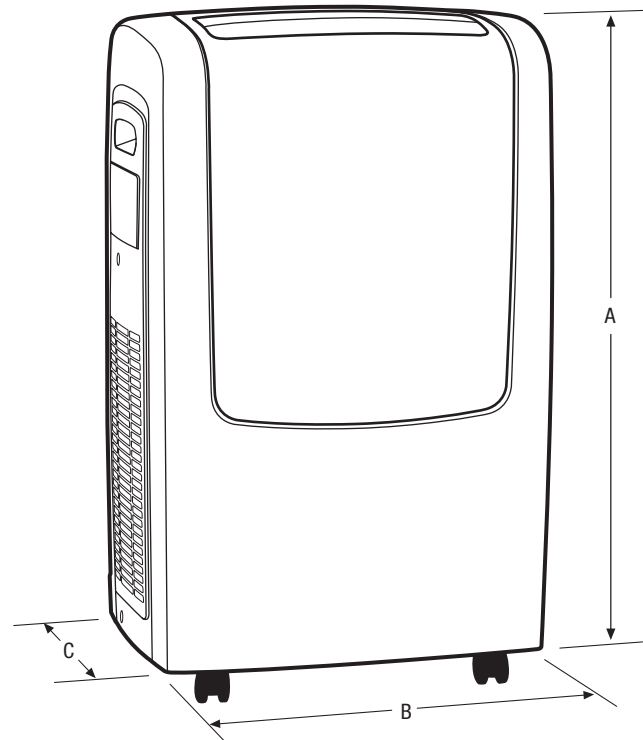

Performance	
BTU (Cool)	12,000
Dehumidification (Pints/Hour)	1.5
Cool Area (Sq. Ft.)	640
Energy Efficiency Ratio	8.7
Electrical	
Volts	115
Amps (Cool)	12.4
Watts (Cool)	1,380
Length of Power Cord	6.5'
Plug Type (NEMA)	LCDI (5-15P)
Features	
Electronic Controls	Ready-Select® Controls
Fan Speeds (Cool/Fan)	3/3
Low Voltage Start-Up	Yes
Auto Cool Function	Yes
Energy Save	
Sleep Mode	Yes
Filter Check	
24-Hour On/Off Timer	Yes
Clean Air Ionizer	
Remote Control	Full-Function
Air CFM (High/Med/Low)	572/435/512
Air Direction Control	Swing
Fresh Air/Exhaust Vent/Closed	No/Yes/No
Filter Type	Antibacterial Mesh
Filter Access	Rear
Warranty¹	Yes
Certifications	
Performance	AHAM
Specifications	
Refrigerant	R410a
Shipping Weight (Approx.)	89 Lbs.

¹Warranty 5 year sealed system/1 year full parts and labor.

NOTE: For planning purposes only. Always consult local and national electric and plumbing codes. Refer to Product Installation Guide for detailed installation instructions on the web at frigidaire.com.

Product Dimensions	
A - Height	32"
B - Width	20"
C - Depth	16-3/4"

Accessories information available on the web at frigidaire.com