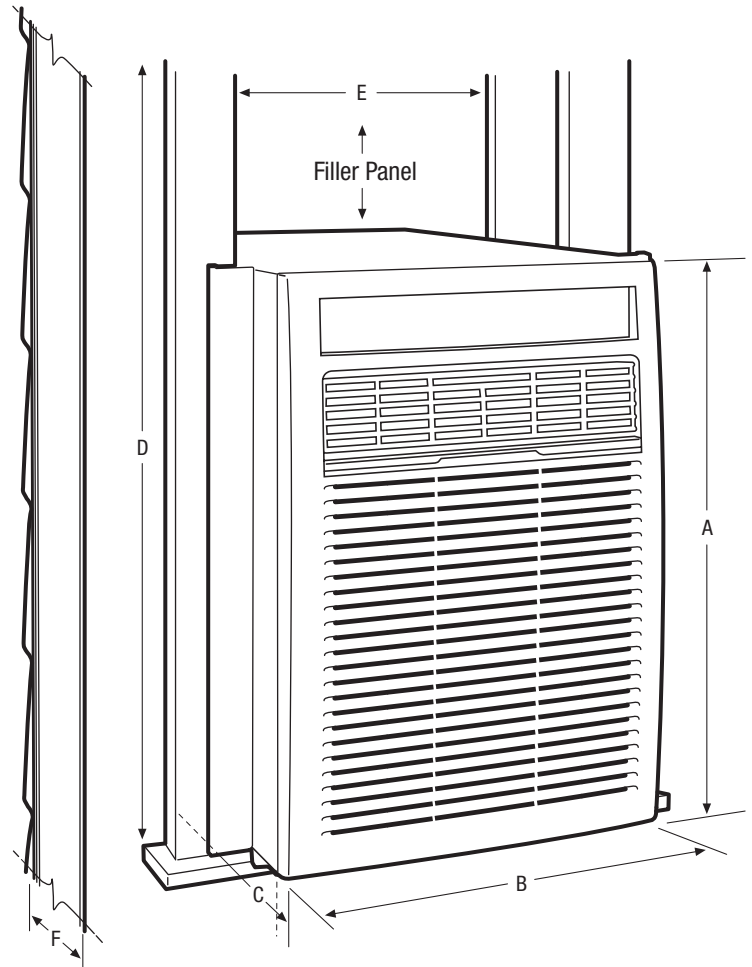

Performance	
BTU (Cool)	8,000
Dehumidification (Pints/Hour)	3.0
Cool Area (Sq. Ft.)	350
Energy Efficiency Ratio	10.5
Electrical	
Volts	115
Amps (Cool)	7.0
Watts (Cool)	760
Length of Power Cord (Min./Max.)	6' / 6-1/2'
Plug Type (NEMA)*	LCDI (A)
Features	
Electronic Controls	Ready-Select™ Controls
Fan Speeds (Cool/Fan)	3/3
Low Voltage Start-Up	Yes
Auto Cool Function	Yes
Energy Save	Yes
Sleep Mode	Yes
Filter Check	Yes
24 Hour On/Off Timer	Yes
Clean Air Ionizer	
Remote Control	Full-Function
Air CFM (High/Med/Low)	263/228/199
Air Direction Control	4-Way
Fresh Air/Exhaust Vent/Closed	No/Yes/Yes
Filter Type	Antimicrobial Mesh
Filter Access	Slide-Out
Slide-Out Chassis	
Cabinet Louvers	Yes
Rear Grille	Yes
Window Mounting Kit	High
Certifications	
ENERGY STAR®	Yes
Performance	AHAM
Specifications	
Refrigerant	R410a
Shipping Weight (Approx.)	78 Lbs.

NOTE: For planning purposes only. Always consult local and national electric codes. Refer to Product Installation Guide for detailed installation instructions on the web at frigidaire.com.

Product Dimensions		Window Dimensions	
A - Height	20-1/4"	D - Height (Min.)	21-1/2" / 40"
B - Width	14-3/16"	E - Width	15-1/2"
C - Depth	23"	Wall Cutout Dimensions	
		F - Max. Wall Thickness	8-1/2"

Accessories information available on the web at frigidaire.com

FRIGIDAIRE

USA • 10200 David Taylor Drive • Charlotte, NC 28262 • 1-800-FRIGIDAIRE • frigidaire.com
CANADA • 5855 Terry Fox Way • Mississauga, ON L5V 3E4 • 1-800-265-8352 • frigidaire.ca

FRA084KT7 07/10

© 2010 Electrolux Home Products, Inc.

Specifications subject to change. Printed in the U.S.A.