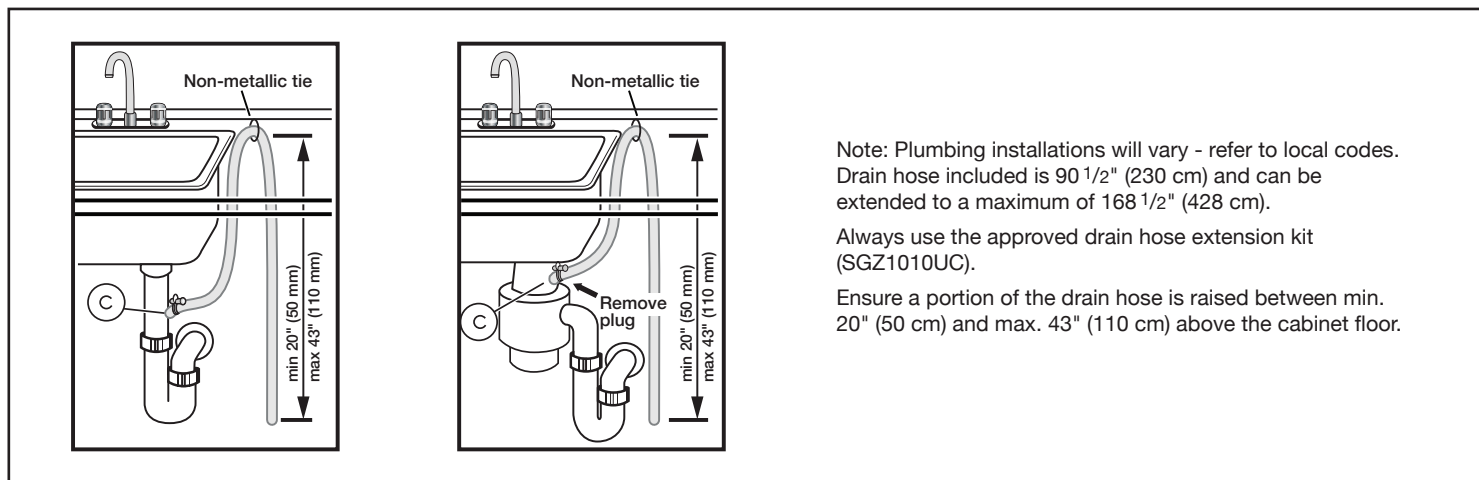

Notes: All height, width and depth dimensions are shown in inches. BSH reserves the absolute and unrestricted right to change product materials and specifications, at any time, without notice. Consult the product's installation instructions for final dimensional data and other details prior to making cutout.

24" Recessed Handle Dishwasher

100 Series – White SHE3AR72UC

BOSCH
Invented for life

Installation Details

Accessories: To purchase Bosch accessories, cleaners & parts please visit www.bosch-home.com/us/store or call 1-800-944-2904 (Mon to Fri 5 am to 6 pm PST, Sat 6 am to 3 pm PST).