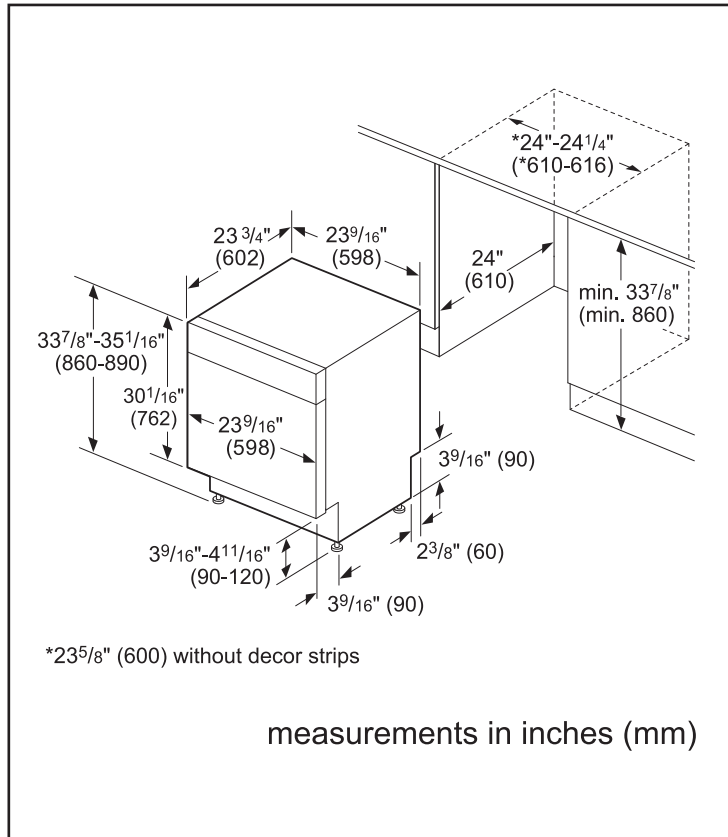

24" Recessed Handle Dishwasher

100 Series – White SHE3AR72UC

Installation Details

Accessories: To purchase Bosch accessories, cleaners & parts please visit www.bosch-home.com/us/store or call 1-800-944-2904 (Mon to Fri 5 am to 6 pm PST, Sat 6 am to 3 pm PST).

Notes: All height, width and depth dimensions are shown in inches. BSH reserves the absolute and unrestricted right to change product materials and specifications, at any time, without notice. Consult the product's installation instructions for final dimensional data and other details prior to making cutout.

Warranties: Please see Use & Care manual or Bosch website for statement of limited warranty.

For more information on our entire line of products, go to www.bosch-home.com/us or call 1-800-944-2904

© BSH Home Appliances Corporation. All rights reserved. Bosch is a registered trademark of Robert Bosch GmbH.